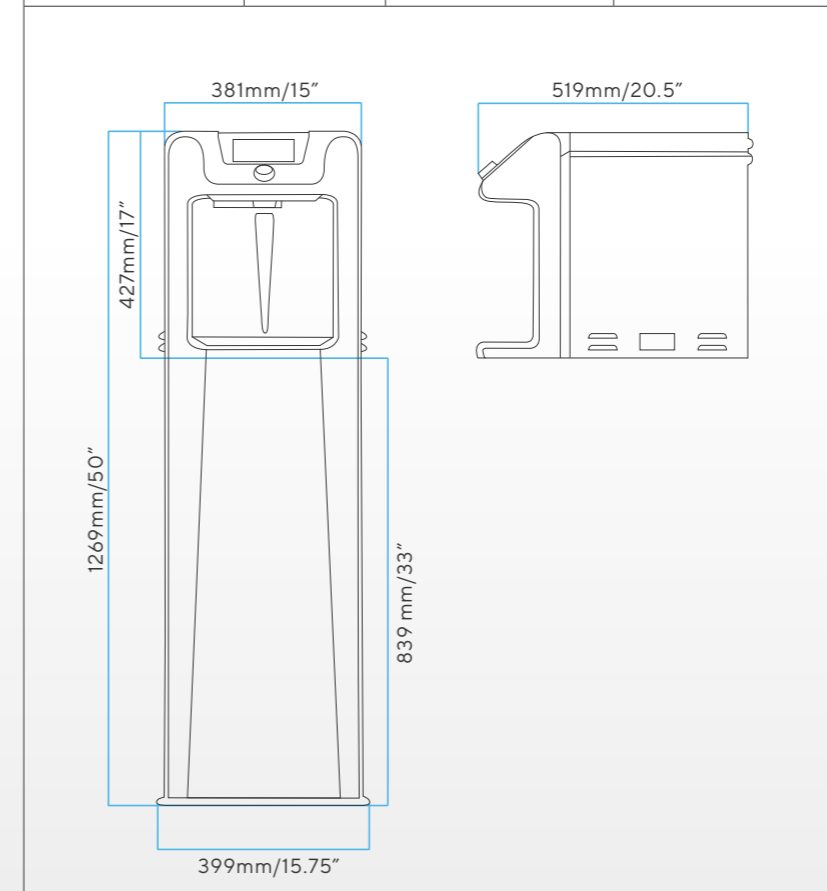

### Dimensions

Countertop	381 mm/15" (W) x 427 mm/17" (H) x 519 mm/20.5" (D)		
Freestanding	Wide	399mm/15.75"	413mm/16.26"
	Height	1269mm/50"	1269mm/50"