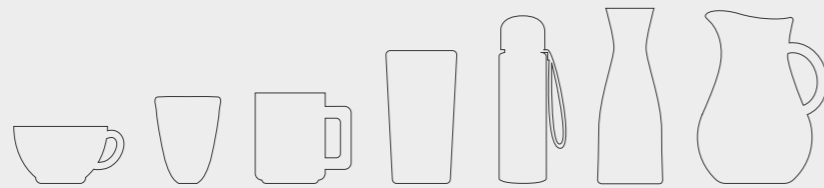

Dispensing area

One size fits all

The tall dispensing gap easily accommodates sports bottles and a wide variety of water vessels, whilst the back-lit waterfall indicator allows precise dispensing, reducing accidental spillage.

The open dispensing area offers convenient and easy side access.